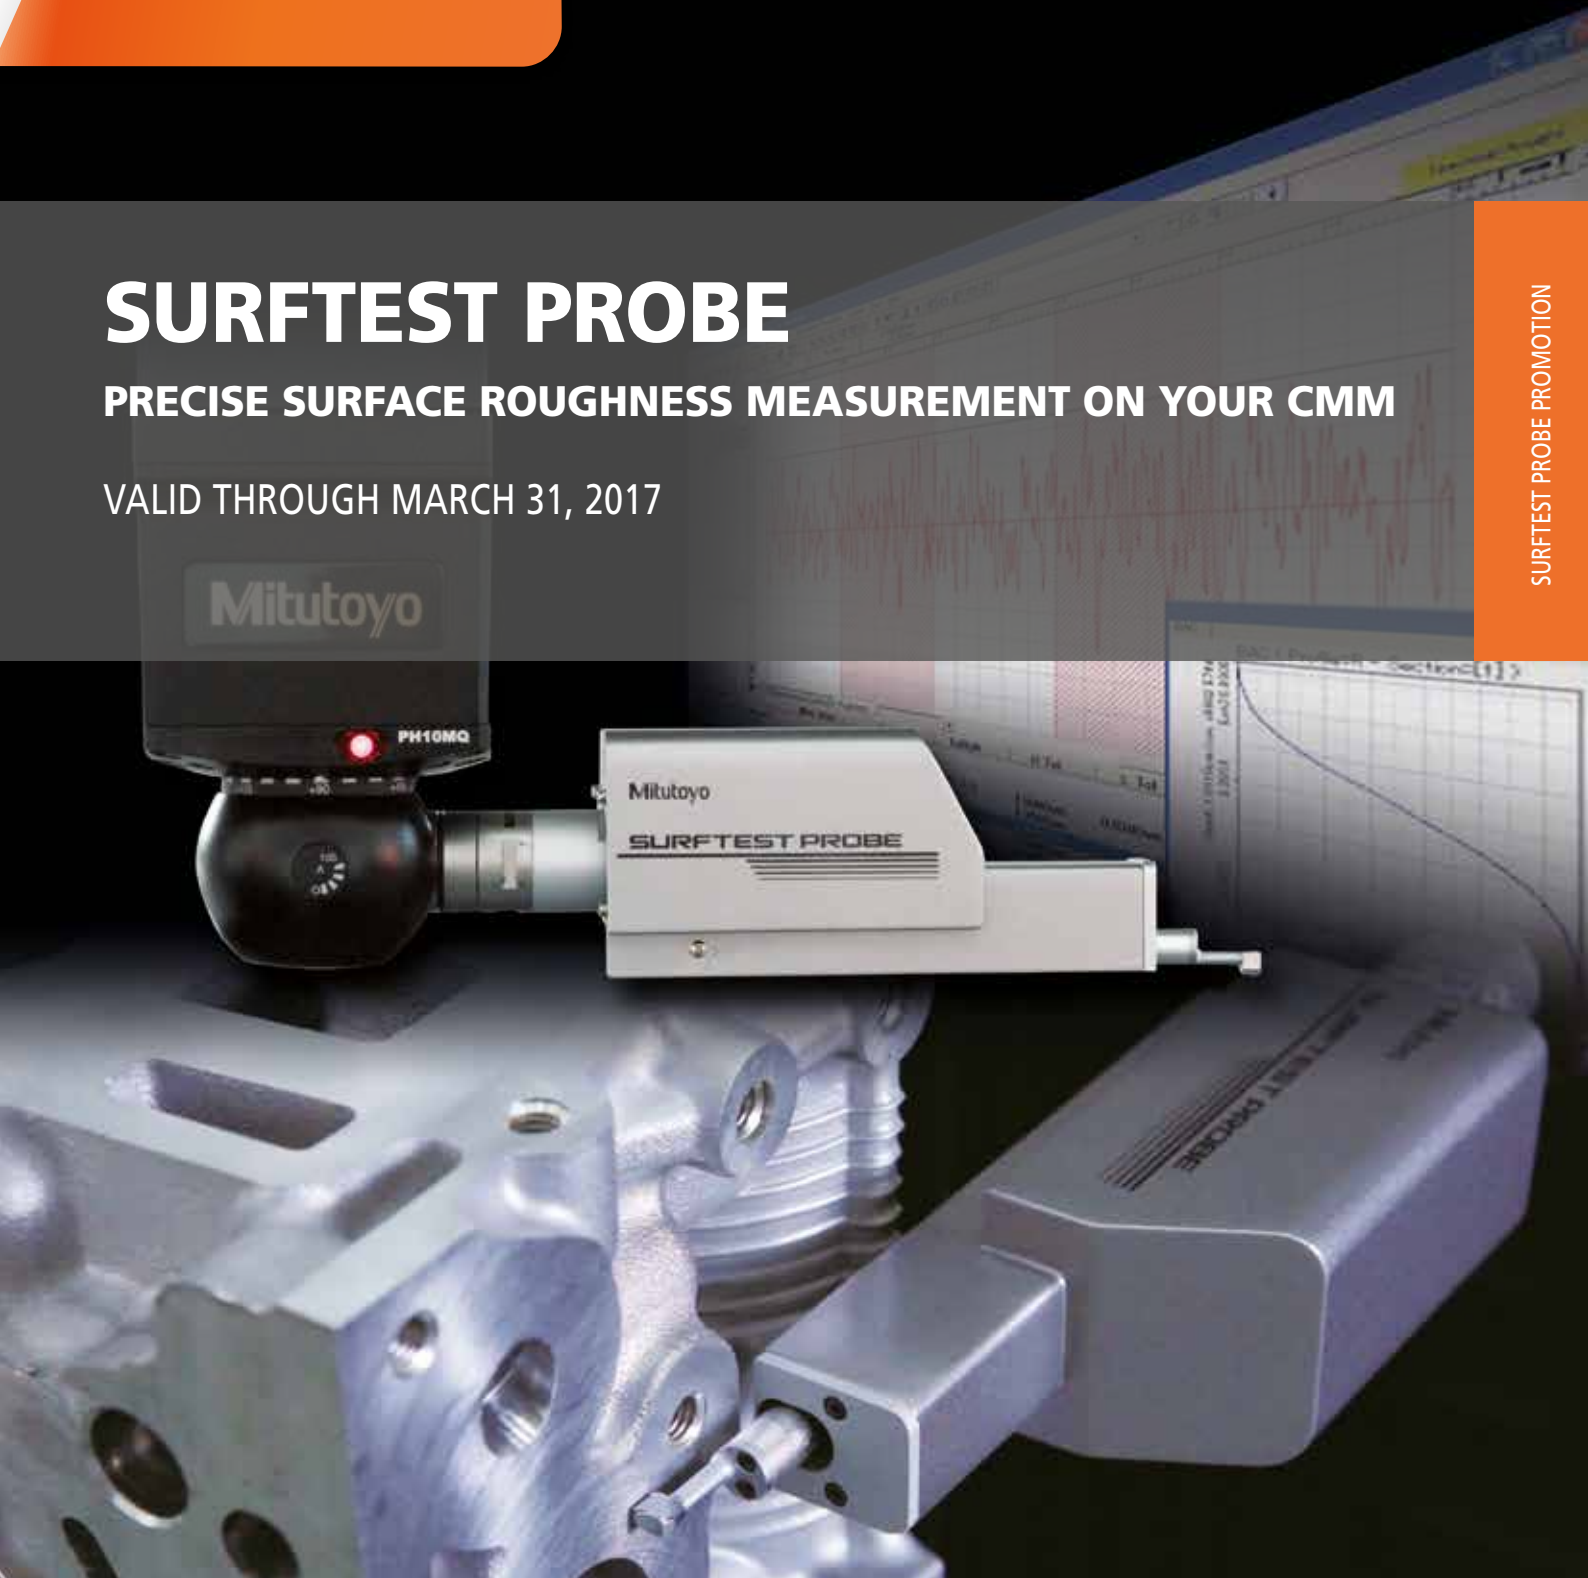

Mitutoyo

PROMOTION!

SURFTEST PROBE

PRECISE SURFACE ROUGHNESS MEASUREMENT ON YOUR CMM

VALID THROUGH MARCH 31, 2017

SURFTEST PROBE PROMOTION

Surface Roughness Measurements on Your CMM

This latest Mitutoyo probe head closes the gap between typical dimensional CMM measurements and surface roughness inspection. Instead of having to take the workpiece to another measuring instrument or using additional portable systems, the SURFTEST Probe adds roughness measurement capability to your CMM and so avoids all the cost and inconvenience of additional systems. It brings the proven technology of the Mitutoyo SJ-310 series to the CMM with all its highly capable range of detectors. These are developed for handling specialist applications such as roughness measurement on gears, inside small holes or deep grooves, in addition to simple flat surface measuring tasks.

- Proven technology from the Mitutoyo Surf test SJ-310
- Choose from five types of detector for various applications
- High accuracy – no CMM movement during measurement
- One CNC measurement cycle produces all results
- Graphical and numerical output
- One Measurement report for all GD&T requirements

For detailed information on the conditions, please contact your local Mitutoyo subsidiary!

Specifications

Model	Surftest Probe
Order No.	06AEN891
Length to drive	17,5 mm (the free running distance before and behind measurement is also included)
Driving method *1	One reciprocating movement
Tracing speed *2	Measurement: 0,25 mm/sec, 0,5 mm/sec, 0,75 mm/sec; return: 1 mm/sec
Probe mount	Renishaw autopoint
Mass	350 g
Range / resolution	AUTO / dependent on a measuring range 360 µm / 0,006 µm 100 µm / 0,002 µm 25 µm / 0,0004 µm

*1: The drive mechanism in probe performs roughness measurement.

*2: Depending on conditions, speed change may not be possible.

Dimensions

Mitutoyo Europe GmbH

Borsigstraße 8-10
41469 Neuss
Germany

Tel. +49 (0) 2137-102-0
Fax +49 (0) 2137-102-351