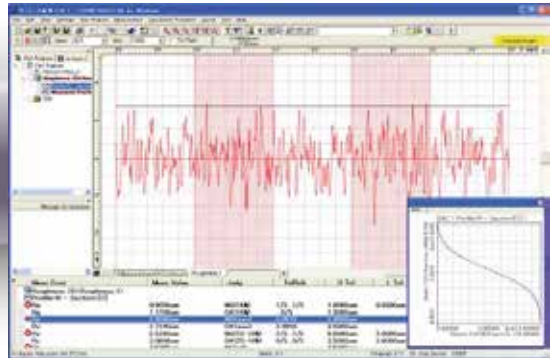

Mitutoyo

PROMOTION!

SURFTEST PROBE

PRECISE SURFACE ROUGHNESS MEASUREMENT ON YOUR CMM

VALID THROUGH MARCH 31, 2017

SURFTEST PROBE PROMOTION

Surface Roughness Measurements on Your CMM

This latest Mitutoyo probe head closes the gap between typical dimensional CMM measurements and surface roughness inspection. Instead of having to take the workpiece to another measuring instrument or using additional portable systems, the SURFTEST Probe adds roughness measurement capability to your CMM and so avoids all the cost and inconvenience of additional systems. It brings the proven technology of the Mitutoyo SJ-310 series to the CMM with all its highly capable range of detectors. These are developed for handling specialist applications such as roughness measurement on gears, inside small holes or deep grooves, in addition to simple flat surface measuring tasks.

- Proven technology from the Mitutoyo Surf test SJ-310
- Choose from five types of detector for various applications
- High accuracy – no CMM movement during measurement
- One CNC measurement cycle produces all results
- Graphical and numerical output
- One Measurement report for all GD&T requirements

For detailed information on the conditions, please contact your local Mitutoyo subsidiary!

Specifications

Model	Surftest Probe
Order No.	06AEN891
Length to drive	17,5 mm (the free running distance before and behind measurement is also included)
Driving method *1	One reciprocating movement
Tracing speed *2	Measurement: 0,25 mm/sec, 0,5 mm/sec, 0,75 mm/sec; return: 1 mm/sec
Probe mount	Renishaw autopoint
Mass	350 g
Range / resolution	AUTO / dependent on a measuring range 360 µm / 0,006 µm 100 µm / 0,002 µm 25 µm / 0,0004 µm