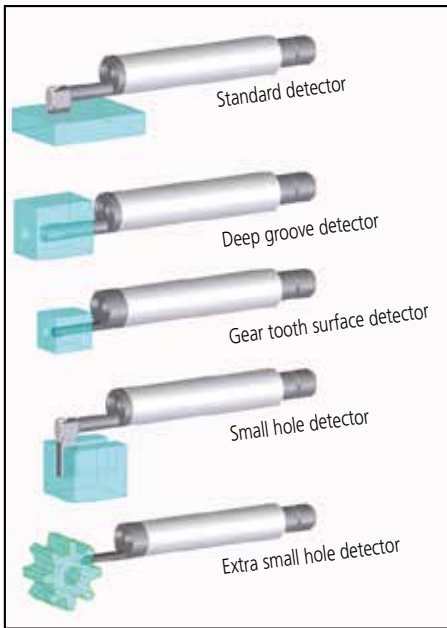

Mitutoyo

PROMOTION!

SURFTEST PROBE

PRECISE SURFACE ROUGHNESS MEASUREMENT ON YOUR CMM

VALID THROUGH MARCH 31, 2017

SURFTEST PROBE PROMOTION

Surface Roughness Measurements on Your CMM

This latest Mitutoyo probe head closes the gap between typical dimensional CMM measurements and surface roughness inspection. Instead of having to take the workpiece to another measuring instrument or using additional portable systems, the SURFTEST Probe adds roughness measurement capability to your CMM and so avoids all the cost and inconvenience of additional systems. It brings the proven technology of the Mitutoyo SJ-310 series to the CMM with all its highly capable range of detectors. These are developed for handling specialist applications such as roughness measurement on gears, inside small holes or deep grooves, in addition to simple flat surface measuring tasks.

- Proven technology from the Mitutoyo Surf test SJ-310
- Choose from five types of detector for various applications
- High accuracy – no CMM movement during measurement
- One CNC measurement cycle produces all results
- Graphical and numerical output
- One Measurement report for all GD&T requirements

For detailed information on the conditions, please contact your local Mitutoyo subsidiary!

Specifications

Model	Surftest Probe
Order No.	06AEN891
Length to drive	17,5 mm (the free running distance before and behind measurement is also included)
Driving method *1	One reciprocating movement
Tracing speed *2	Measurement: 0,25 mm/sec, 0,5 mm/sec, 0,75 mm/sec; return: 1 mm/sec
Probe mount	Renishaw autopoint
Mass	350 g
Range / resolution	AUTO / dependent on a measuring range 360 µm / 0,006 µm 100 µm / 0,002 µm 25 µm / 0,0004 µm

*1: The drive mechanism in probe performs roughness measurement.

*2: Depending on conditions, speed change may not be possible.

Dimensions

Mitutoyo Europe GmbH

Borsigstraße 8-10
41469 Neuss
Germany

Tel. +49 (0) 2137-102-0
Fax +49 (0) 2137-102-351