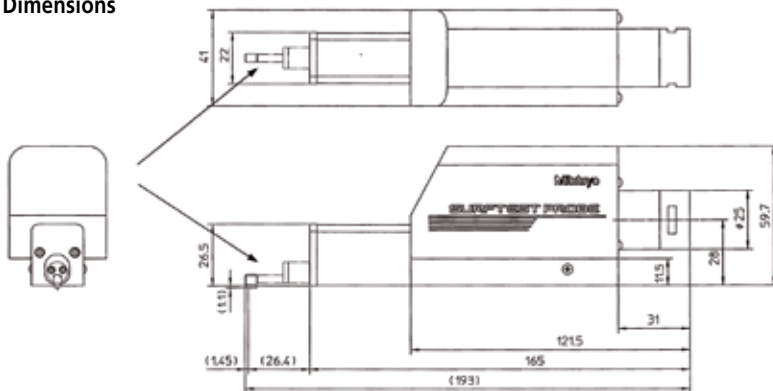

For detailed information on the conditions, please contact your local Mitutoyo subsidiary!

Specifications

Model	Surftest Probe
Order No.	06AEN891
Length to drive	17,5 mm (the free running distance before and behind measurement is also included)
Driving method *1	One reciprocating movement
Tracing speed *2	Measurement: 0,25 mm/sec, 0,5 mm/sec, 0,75 mm/sec; return: 1 mm/sec
Probe mount	Renishaw autopoint
Mass	350 g
Range / resolution	AUTO / dependent on a measuring range 360 µm / 0,006 µm 100 µm / 0,002 µm 25 µm / 0,0004 µm

*1: The drive mechanism in probe performs roughness measurement.

*2: Depending on conditions, speed change may not be possible.

Dimensions

Mitutoyo Europe GmbH

Borsigstraße 8-10
41469 Neuss
Germany

Tel. +49 (0) 2137-102-0
Fax +49 (0) 2137-102-351